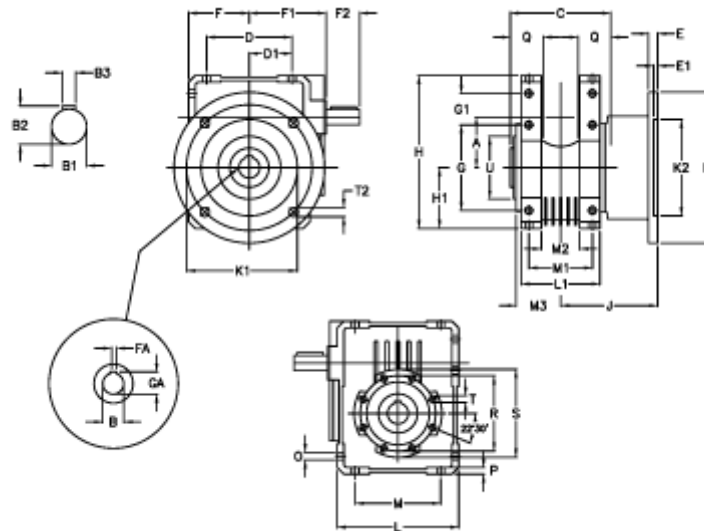

Article number: 3922075080400

Description: Worm gear with solid input shaft  
W 75UF1-80-HS unassembled

## Measures

A = 75.00	Description = W75 UF-xx-P71 B5	G1 = 46.5	L = 174	Q = 40
B = 30	E = 12	GA = 33.3	L1 = 104	R = 110
B1 = 19	E1 = 5	H = 220.5	M = 126	S = 125
B2 = 21.5	F = 87.0	H1 = 87.0	M1 = 82	T = M8x14
B3 = 6	F1 = 124.5	J = 111.0	M2 = 44	T2 = 12.5
C = 127	F2 = 40	K = 200	M3 = 58.5	U = 90
D = 109.5	FA = 8	K1 = 165	O = 10.5	
D1 = 46.5	G = 126	K2 = 130	P = 9	